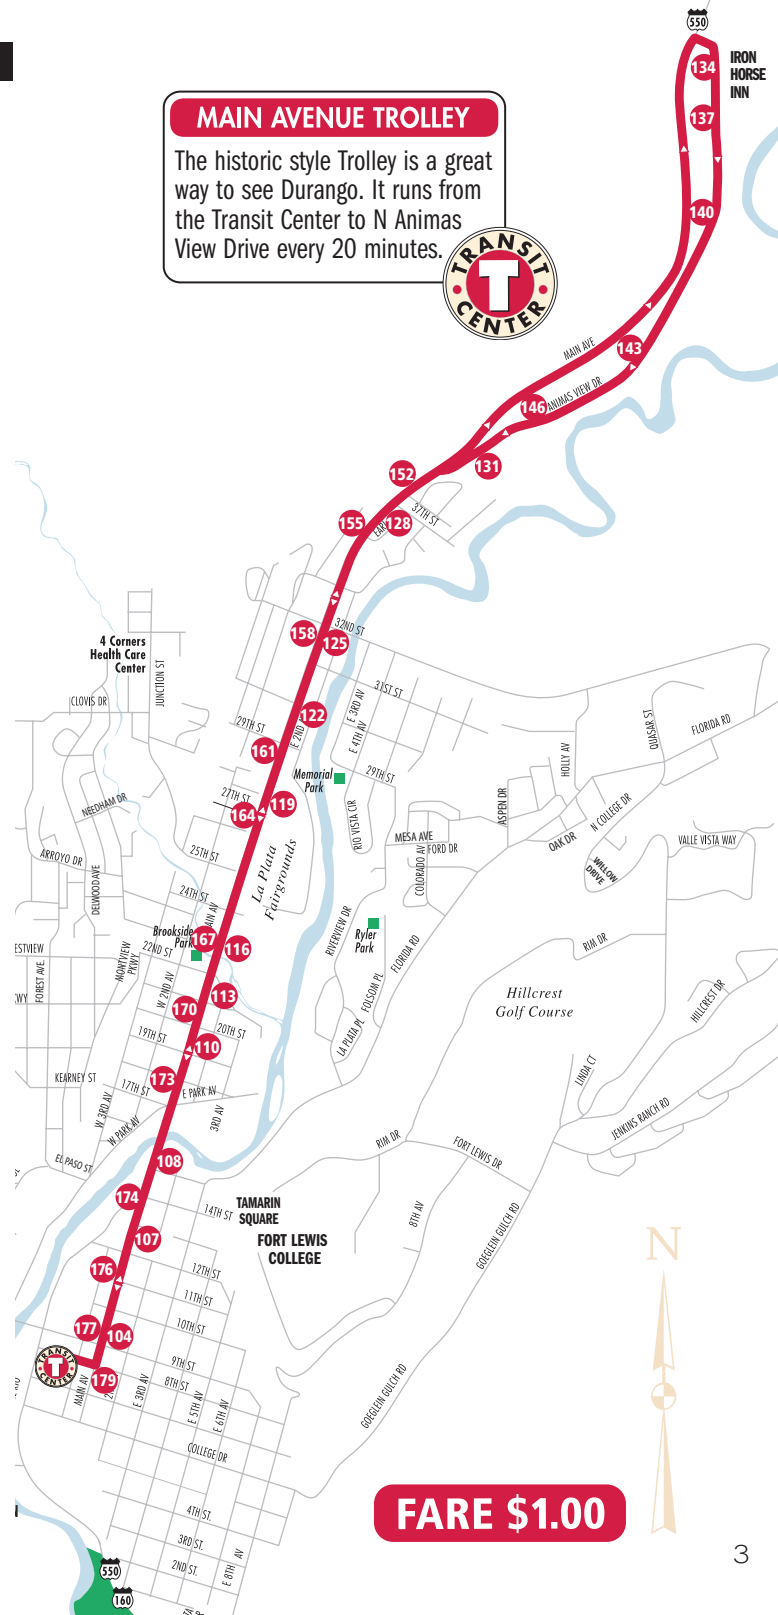

MONDAY - SUNDAY 7:00AM-8:40PM EVERY 20 MINUTES DAILY

NORTHBOUND

1 TRANSIT CENTER	:00	:20	:40
104 MAIN AVE & 9TH ST	:01	:21	:41
107 BUCKLEY PARK	:02	:22	:42
108 AUTOZONE	:03	:23	:43
110 MAIN AVE & 19TH ST	:04	:24	:44
113 ADOBE INN	:04	:24	:44
116 DURANGO HIGH SCHOOL	:05	:25	:45
119 DURANGO REC CENTER	:06	:26	:46
122 MAIN AVE & 30TH ST	:06	:26	:46
125 NORTH CITY MARKET	:07	:27	:47
128 MAIN AVE & EARL ST	:08	:28	:48
131 MAIN AVE & S ANIMAS VIEW DR	:09	:29	:49

SOUTHBOUND

134 MAIN AVE & N ANIMAS VIEW DR	:15	:35	:55
137 UNITED CAMPGROUND	:15	:35	:55
140 REDWOOD LODGE	:16	:36	:56
143 RECODO DEL RIO	:16	:36	:56
146 ANIMAS TRAILER PARK	:16	:36	:56
152 HAMPTON INN	:17	:37	:57
155 MAIN AVE & DURANGO JOE'S	:18	:38	:58
158 SPANISH TRAILS	:19	:39	:59
161 MAIN AVE & 29TH ST	:20	:40	:00
164 MAIN AVE & 27TH ST	:20	:40	:00
167 BROOKSIDE PARK	:21	:41	:01
170 APRIL'S GARDEN	:22	:42	:02
173 MAIN AVE & 18TH ST	:23	:43	:03
174 MAIN AVE & 14TH ST	:24	:44	:04
176 MAIN AVE & 11TH ST	:25	:45	:05
177 MAIN AVE & 9TH ST	:26	:46	:06
179 MAIN AVE & 7TH ST	:27	:47	:07

LAST BUS LEAVES TRANSIT CENTER AT 8:40

MAIN AVENUE TROLLEY
 The historic style Trolley is a great way to see Durango. It runs from the Transit Center to N Animas View Drive every 20 minutes.

FARE \$1.00